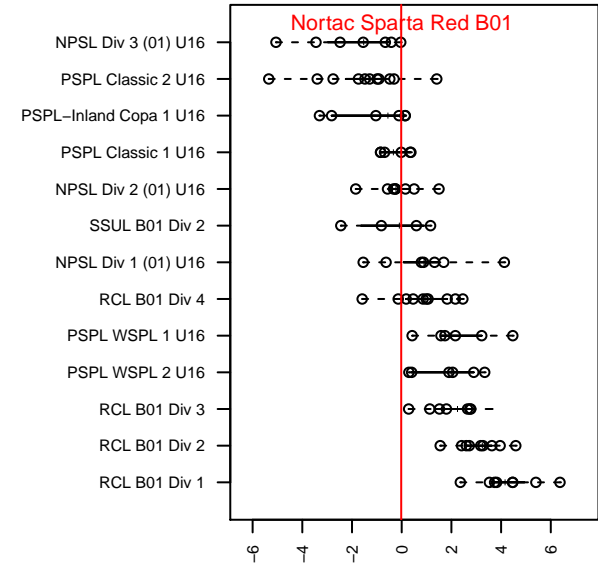

# Nortac Sparta Red B01

FC Tacoma  
 Tacoma, WA  
 B01 total strength=1289  
 attack=7.78 defense=3.81  
 fall league = PSPL Classic 1 U16

alt names used:  
 Sparta B01 Red  
 Sparta B01 Red  
 Sparta Premier 01 DP  
 NORTAC SPARTA B01 Red  
 Nortac Sparta B01 Red  
 SPARTA BOYS 2001 RED (WA)  
 SPARTA BOYS 2001 RED (WA)

Venues played:  
 2016 Crossfire Select U16  
 2016 WA Rush Cup B01 Silver U16  
 2016 Blast Off B2001 B  
 2016 Summer Slam Gold/Silver U16  
 2016 Labor Day Cup BU16 Gold  
 2016 PSPL Classic 1 U16  
 2016 WA Cup HS Silver U16

**attack and defense variance (black dot)  
relative to other teams  
and top 10 in region**

**attack and defense rating  
relative to others at age  
and all opponents in last 13 months**

**Performance relative to 13 month average**