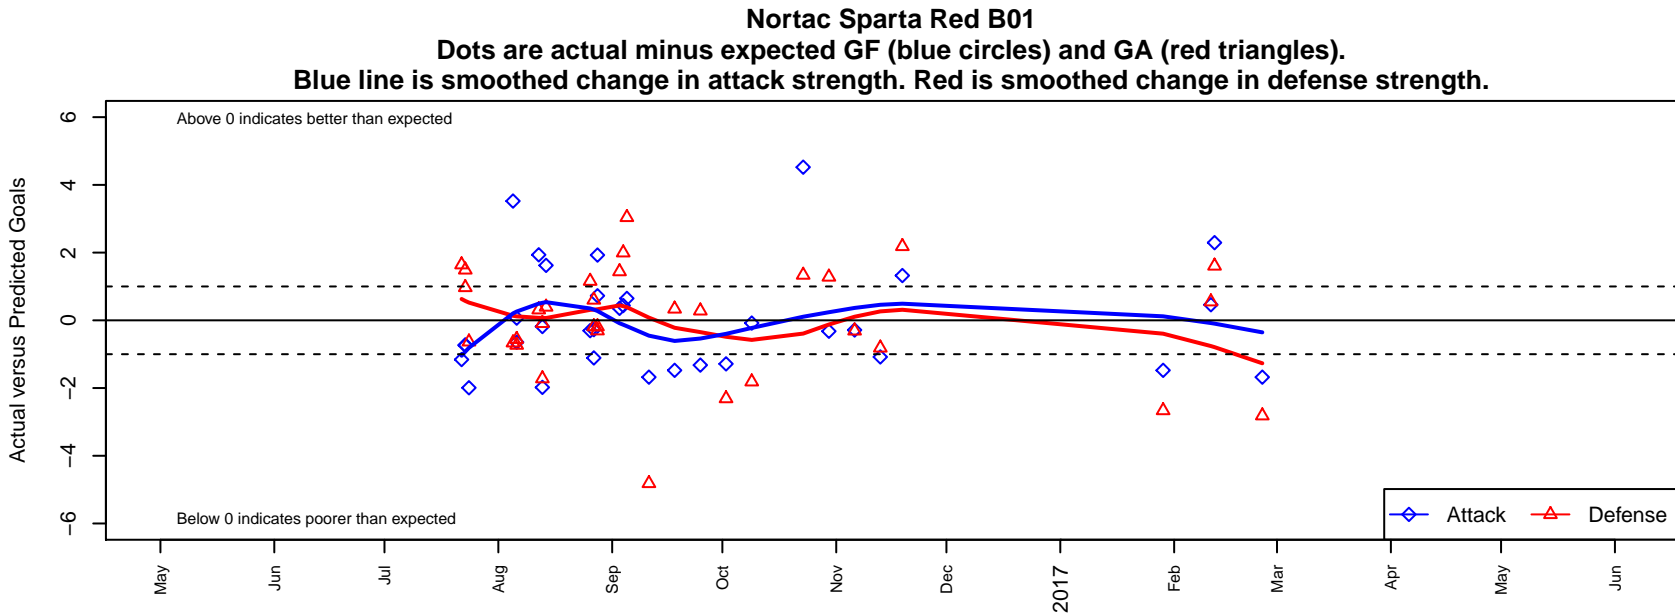

# Nortac Sparta Red B01

FC Tacoma  
 Tacoma, WA  
 B01 total strength=1289  
 attack=7.78 defense=3.81  
 fall league = PSPL Classic 1 U16

alt names used:  
 Sparta B01 Red  
 Sparta B01 Red  
 Sparta Premier 01 DP  
 NORTAC SPARTA B01 Red  
 Nortac Sparta B01 Red  
 SPARTA BOYS 2001 RED (WA)  
 SPARTA BOYS 2001 RED (WA)

Venues played:  
 2016 Crossfire Select U16  
 2016 WA Rush Cup B01 Silver U16  
 2016 Blast Off B2001 B  
 2016 Summer Slam Gold/Silver U16  
 2016 Labor Day Cup BU16 Gold  
 2016 PSPL Classic 1 U16  
 2016 WA Cup HS Silver U16

**attack and defense variance (black dot)  
relative to other teams  
and top 10 in region**

**attack and defense rating  
relative to others at age  
and all opponents in last 13 months**

**Performance relative to 13 month average**